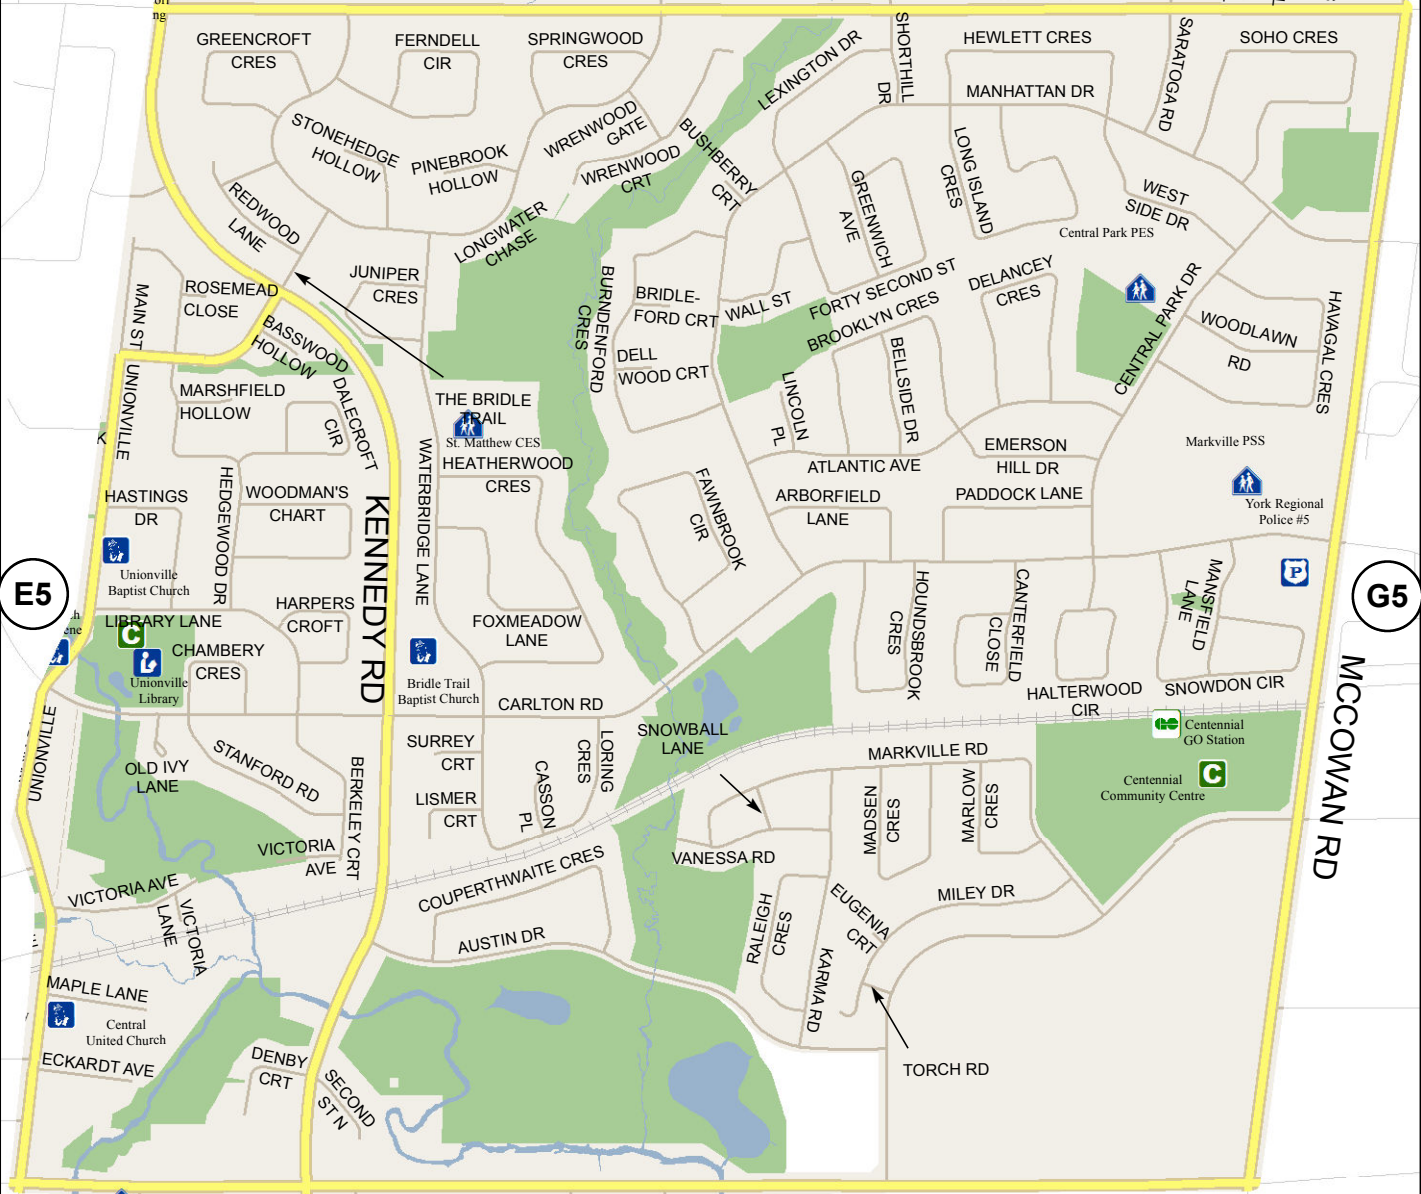

F4

F5

16TH AVE

E5

G5

F6

Date: 03/19/12

- GO Transit Station
- Place Of Worship
- Waterbody
- Ambulance Station
- Community Centre
- Park / Open Space
- Fire Station
- School
- Railways
- Police Station
- Library
- Watercourse
- Hospital
- Airport